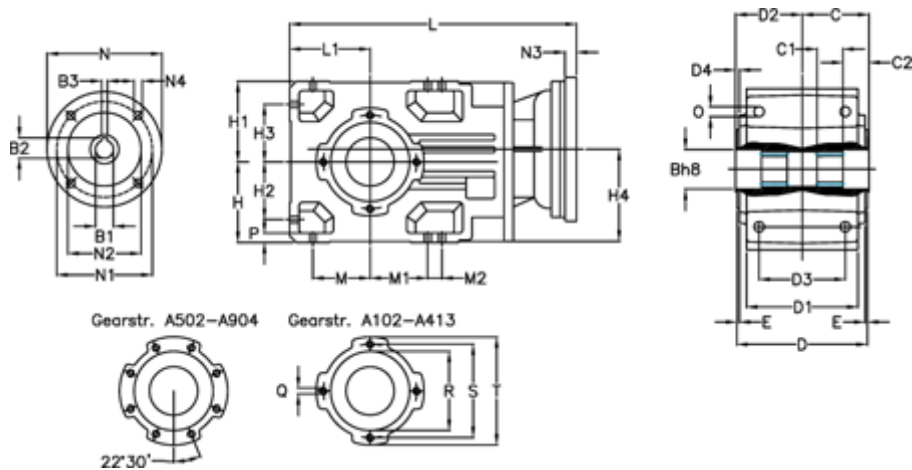

Data Sheet

Article number: 29600200947235
 Description: Bevel helical gearbox
 A202UV-9,4-P90B5

Measures

B = 35	D1 = 110	H2 = 60.0	N = 200	R = 95
B1 = 24	D2 = 70	H3 = 60.0	N1 = 165	S = 115
B2 = 27.3	D3 = 90	H4 = 93.0	N2 = 130	T = 140
B3 = 8	d4 = 4.5	L = 325.5	N3 = -	
C = 70.0	Description = A202UV-xx-P90 B5	L1 = 80	N4 = M10x12	
C1 = 30	E = 3.0	M = 60.0	O = 9.5	
C2 = 18.5	H = 80	M1 = 60.0	P = 9	
D = 136	H1 = 80	M2 = -	Q = M8x15	